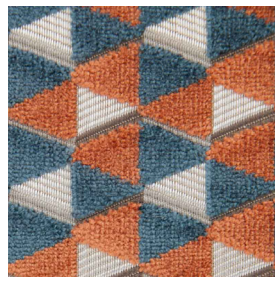

# F A B R I C S

---

PARTY 01

PARTY 02

PARTY 03

PARTY 04

Characteristics  
 Width: 140cm (55.1 ")  
 Comp: 60% VI 24% CO 16% PL  
 Pile: 100% Viscose

Martindale : 40.000  
 Wyzenbeek 55,000  
 Rapport H : 49.5 cms (19.5 ")  
 Rapport V : 17.5 cms (6.9 ")

---

PARTY 05

PARTY 06

PARTY 07

Characteristics  
 Width: 140cm (55.1 ")  
 Comp: 60% VI 24% CO 16% PL  
 Pile: 100% Viscose

Martindale : 40.000  
 Wyzenbeek 55,000  
 Rapport H : 49.5 cms (19.5 ")  
 Rapport V : 17.5 cms (6.9 ")